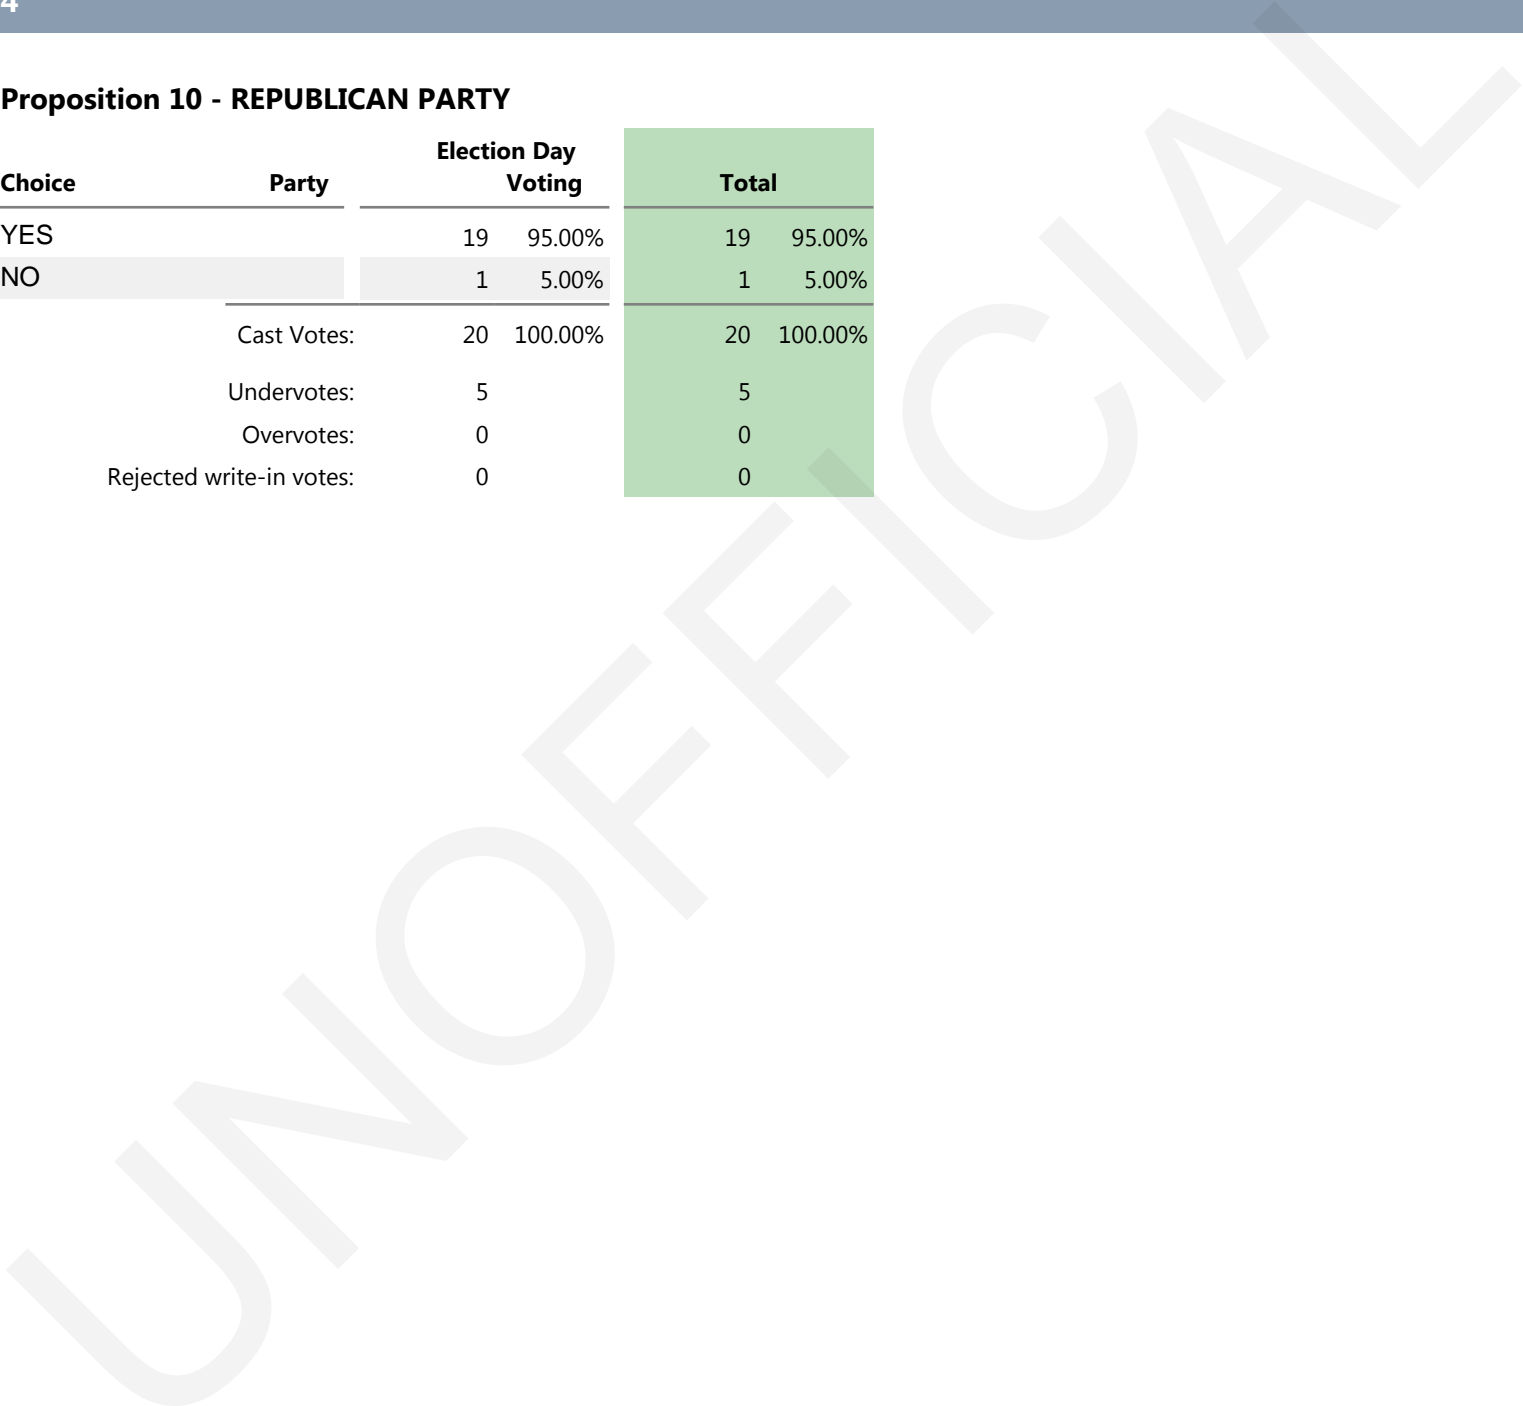

**Official results**

**Registered Voters**

707 of 4864 = 14.54 %

**Precincts Reporting**

10 of 10 = 100.00 %

4

**Proposition 10 - REPUBLICAN PARTY**

Choice	Party	Election Day Voting		Total	
YES		19	95.00%	19	95.00%
NO		1	5.00%	1	5.00%
Cast Votes:		20	100.00%	20	100.00%
Undervotes:		5		5	
Overvotes:		0		0	
Rejected write-in votes:		0		0	